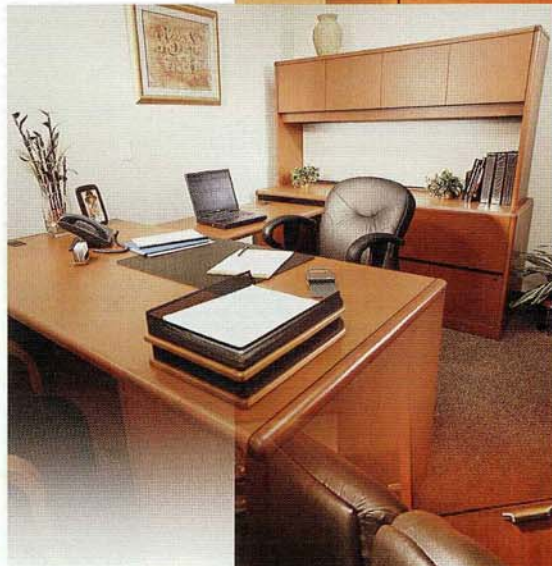

When Bear Construction planned to move its headquarters to a new 36,000 square foot facility, they wanted the interior to look as stunning as the building itself.

They chose Boise Office Solutions as their single source for furnishings. Bear was sold on Boise's product knowledge, design expertise and customer service.

BOISE[®]

Office Solutions

Working closely with Bear representatives, Boise used the latest CAD software to design an attractive, functional interior layout. Boise also gave the Bear staff a firsthand look at a variety of furniture styles to match their individual needs. And Boise provided guidance with carpet selection, paint colors and fabric choices.

Private offices are furnished with these contemporary laminate desks, accented with hardwood. Each office includes a comfortable desk chair and guest seating.

This large conference room features a handsome granite table and highback leather seating. Smaller conference rooms include highback fabric chairs and a laminate boat-shaped table.

The attractive lobby presents an innovative look with lounge seating, an occasional table and artwork.

BOISE

Office Solutions

Boise furnishes everything from a lunchroom to conference rooms.

Bear Construction needed furnishings for a wide range of workspaces, including 12 private offices, 12 workstations, three conference rooms, a lunchroom/training room, lobby and reception area. Because Bear has a steady volume of walk-in traffic, the company wanted a sharp appearance plus a productive design for workflow. Boise delivered.